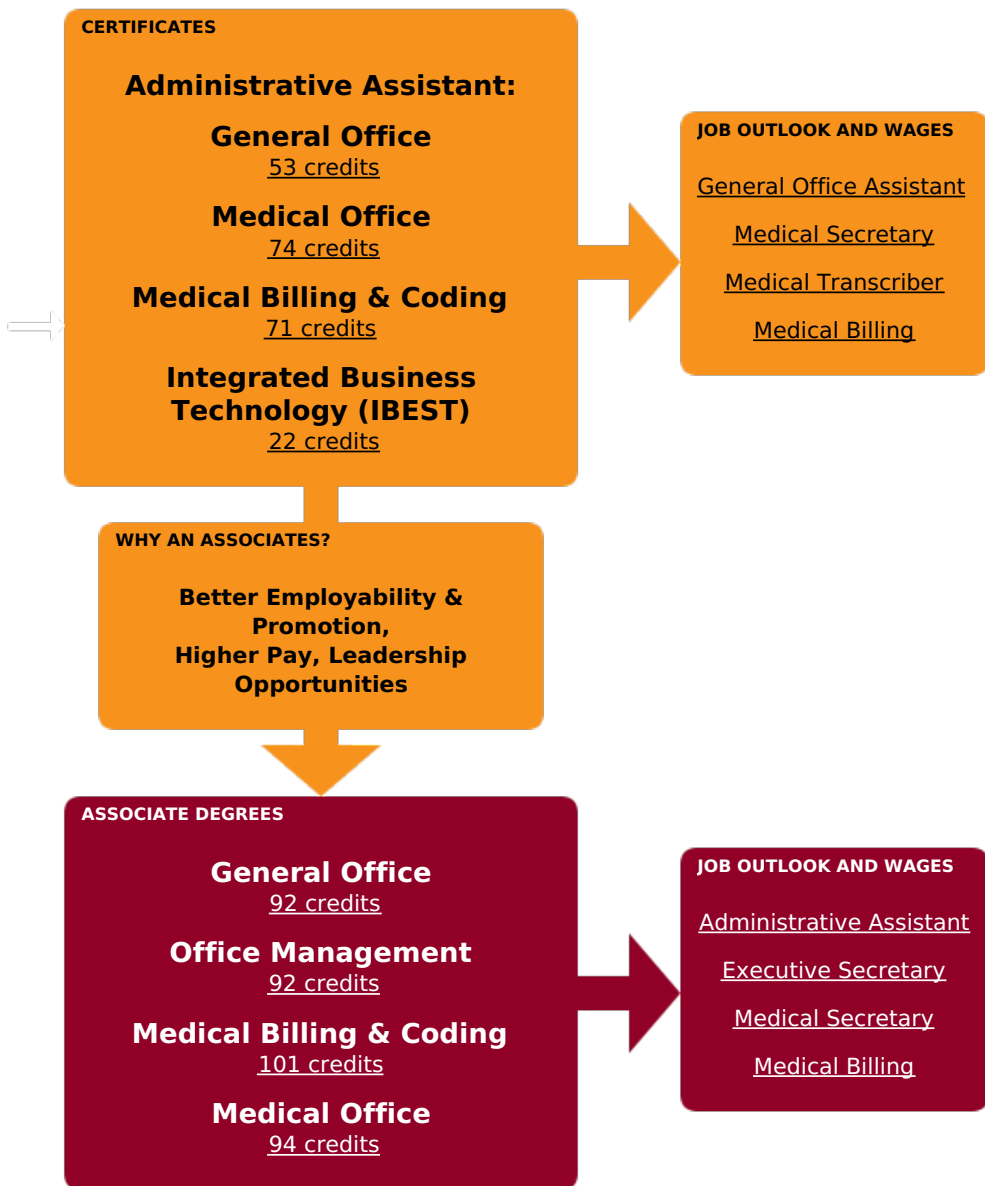

[O-NET OnLine](#)

Is this career field right for me?

Will this career field meet the needs of my family?

Receive support from:

Job and Career Connections Office

to access and use:

**RELATED
PROGRAMS:**

Accounting

Business

Business DTA/MRP

PLEASE SEND COMMENTS OR CORRECTIONS TO:

Roadmap Helpdesk

Non-Discrimination Policy: *The Pierce College District does not discriminate on the basis of race, color, creed, religion, national origin, sex, sexual orientation, age, gender, marital status, disability, or status as a disabled or Vietnam era veteran.*