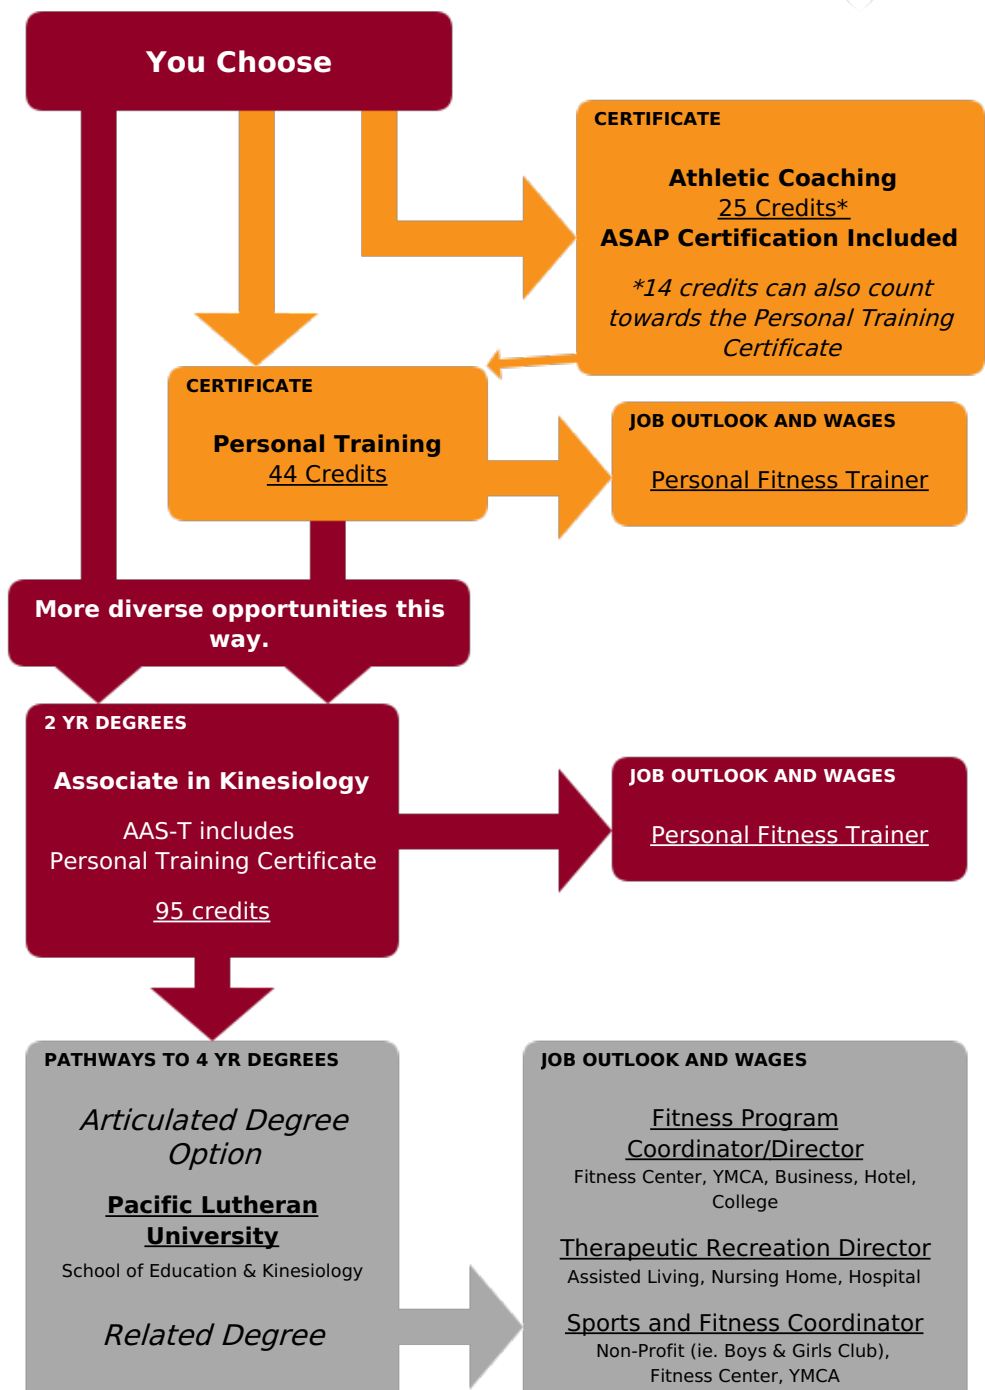

Is this career field right for me?

Will this career field meet the needs of my family?

Receive support from:

**Job and Career Connections Office**

to access and use:

### Options

#### **Roadmap Helpdesk**

***Non-Discrimination Policy:*** The Pierce College District does not discriminate on the basis of race, color, creed, religion, national origin, sex, sexual orientation, age, gender, marital status, disability, or status as a disabled or Vietnam era veteran.