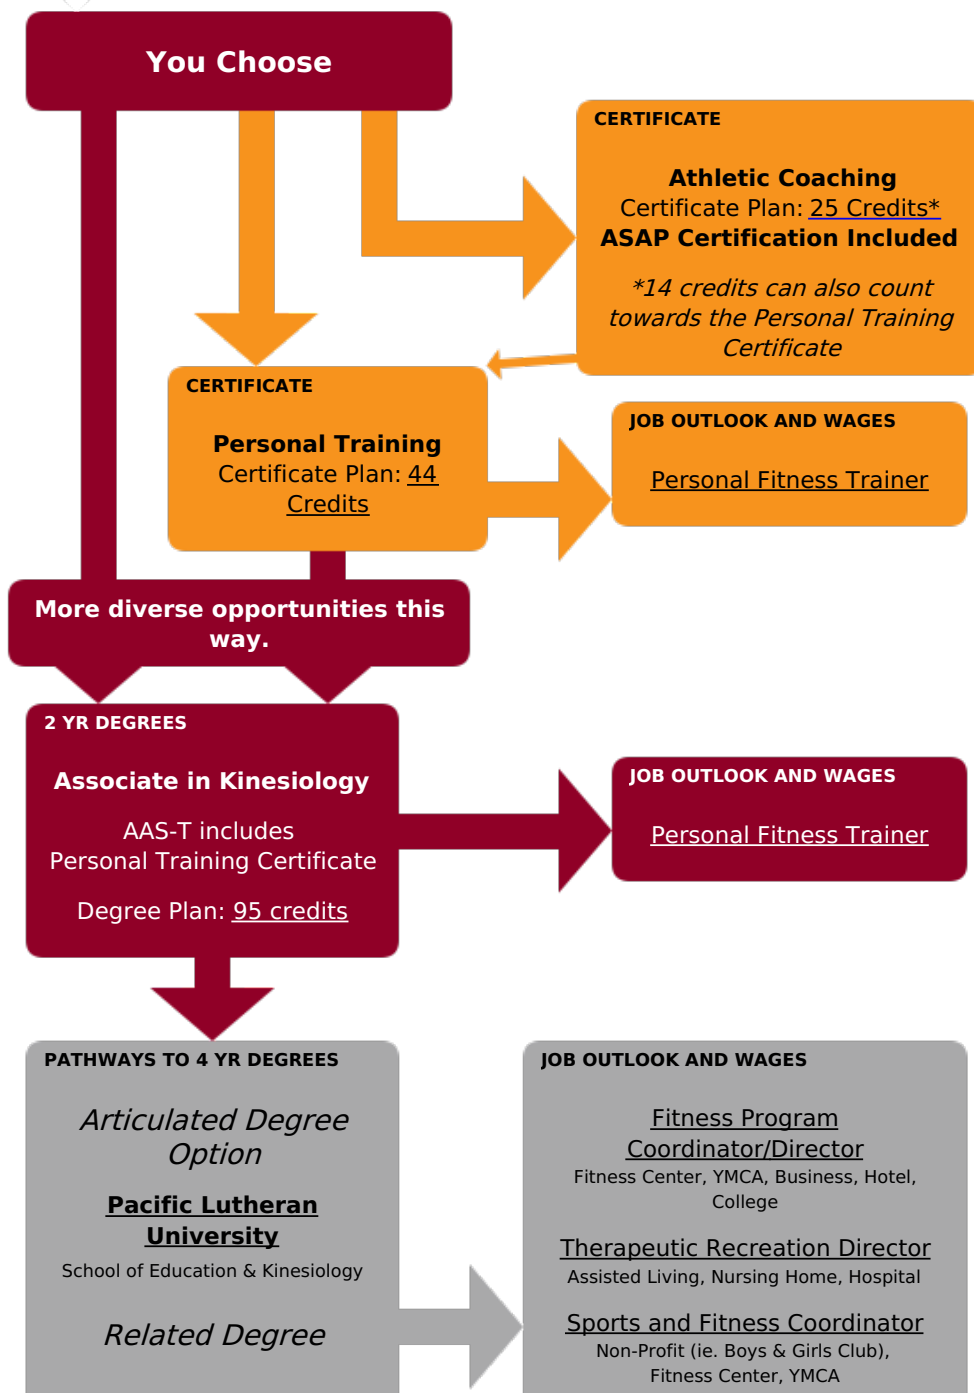

[Go to Pierce Career Roadmaps Home](#)

**KINESIOLOGY**

[Program Details](#)

[Program Outcomes](#)

**Lisa Murray** (FS)  
Assistant Professor

253-964-6637

**START HERE:**

- [Enrollment prep](#)
- [Admissions](#)
- [High school options](#)
- [Tuition & fees](#)
- [Active duty military](#)
- [Veterans](#)
- [Workforce retraining](#)
- [IBEST](#)

**Not sure where to start?**

**CAREER EXPLORATION & EMPLOYMENT**

What can I do in this career field?

Is this a growing career field in WA?

Is this career field right for me?

Will this career field meet the needs of my family?

Receive support from:

**[Job and Career Connections Office](#)**

to access and use:

### Options