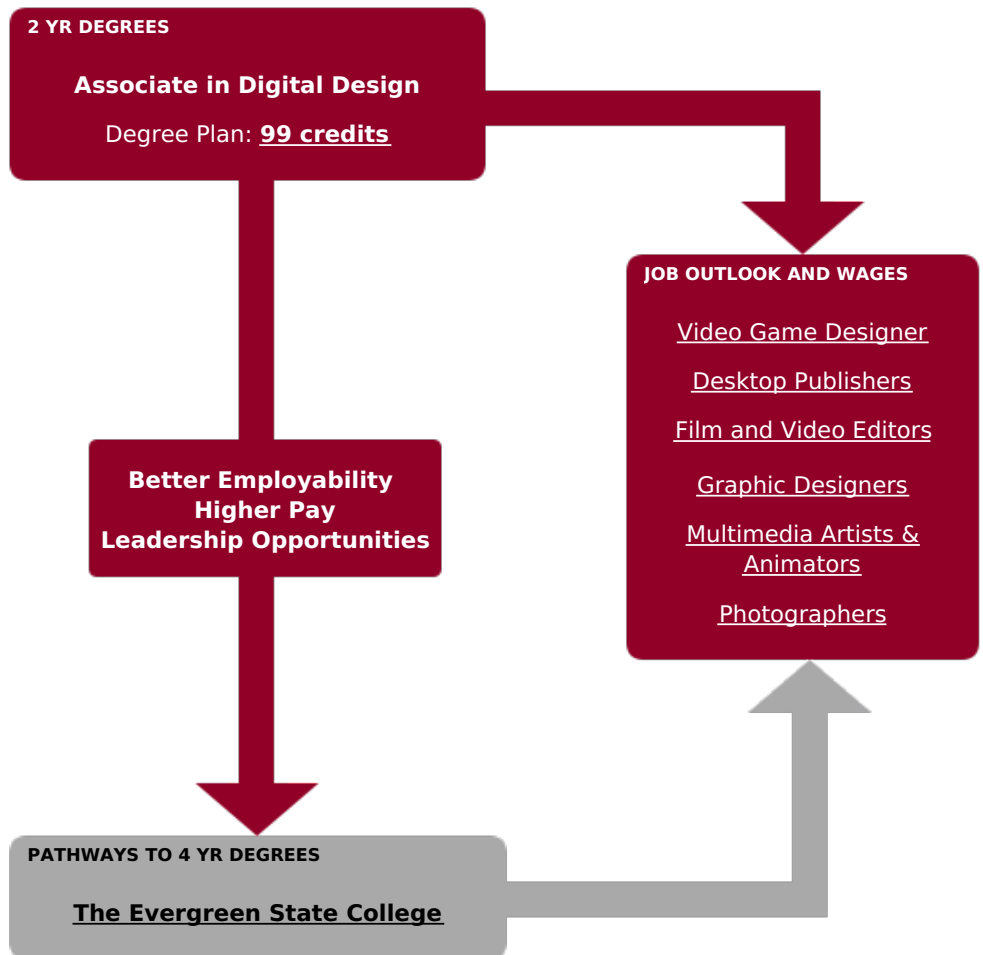

CAREER EXPLORATION & EMPLOYMENT

What can I do in this career field?

Is this a growing career field in WA?

Is this career field right for me?

Will this career field meet the needs of my family?

Receive support from:

[Job and Career Connections Office](#)

to access and use:

RELATED PROGRAMS

Computer Information Systems

Computer Network Engineer

Computer Science (DTA/MRP)

PLEASE SEND COMMENTS OR CORRECTIONS TO:

Roadmap Helpdesk