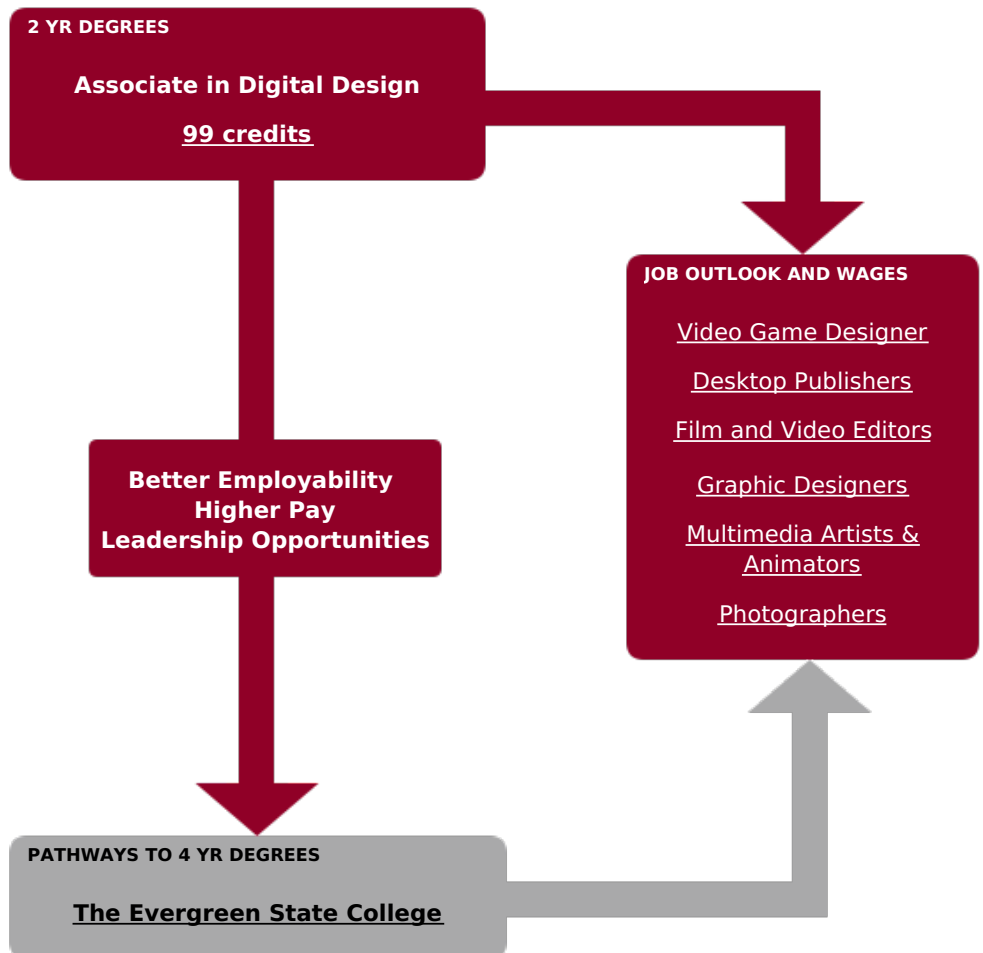

CAREER EXPLORATION & EMPLOYMENT

What can I do in this career field?

Is this a growing career field in WA?

Is this career field right for me?

Will this career field meet the needs of my family?

Receive support from:

[Job and Career Connections Office](#)

to access and use:

RELATED PROGRAMS

Computer Information Systems

Computer Network Engineer

Computer Science (DTA/MRP)

PLEASE SEND COMMENTS OR CORRECTIONS TO:

Roadmap Helpdesk