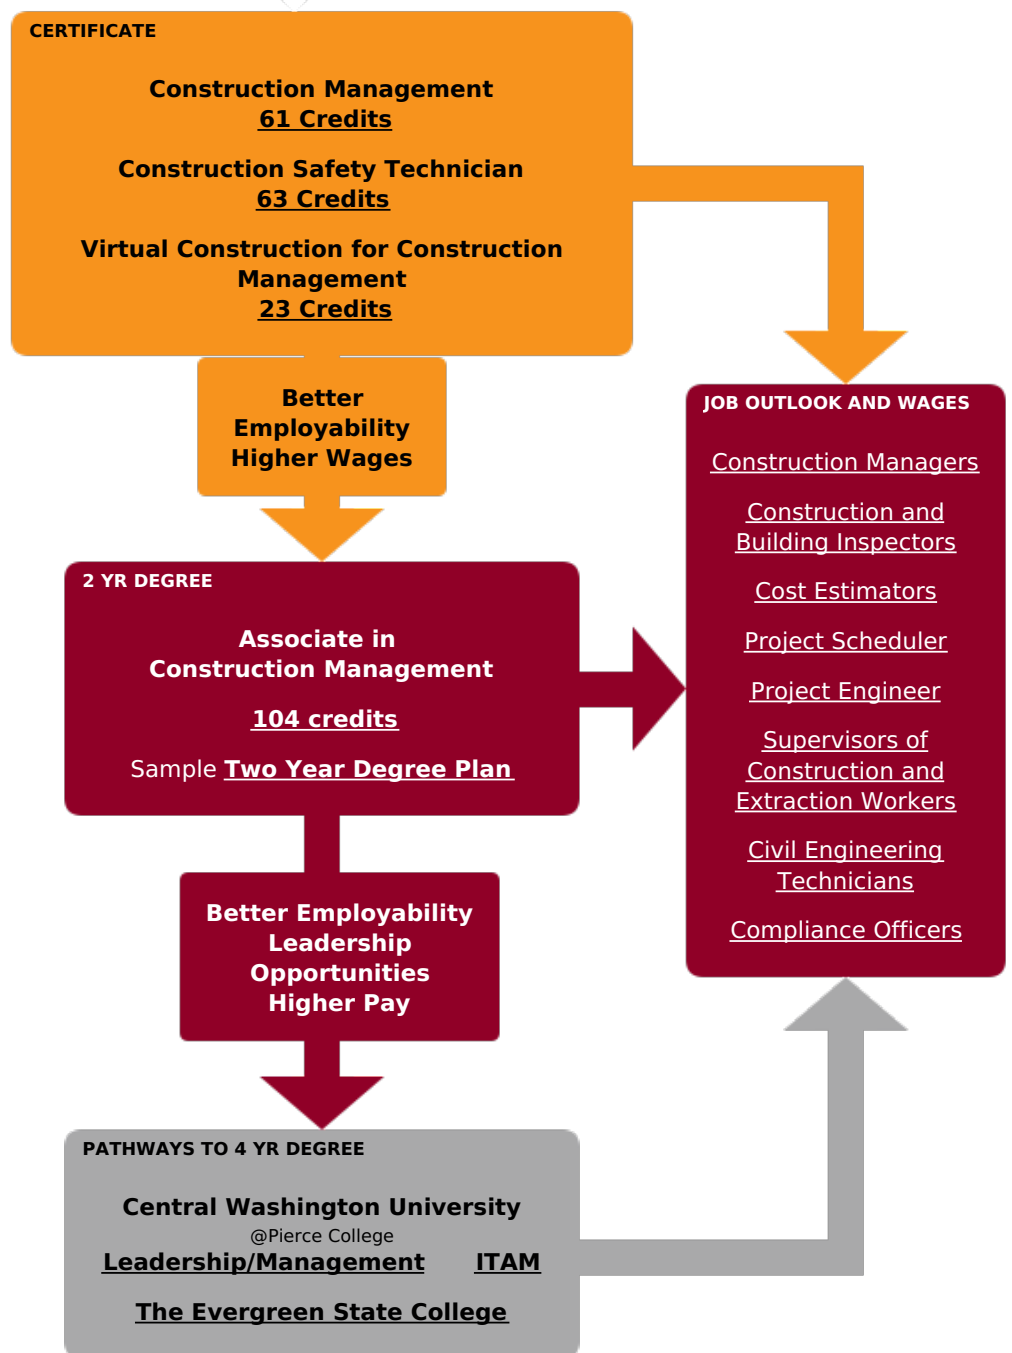

Is this career field right for me?

Will this career field meet the needs of my family?

Receive support from:

Job and Career Connections Office

to access and use:

RELATED PROGRAMS: University Transfer: Construction Management (DTA/MRP)