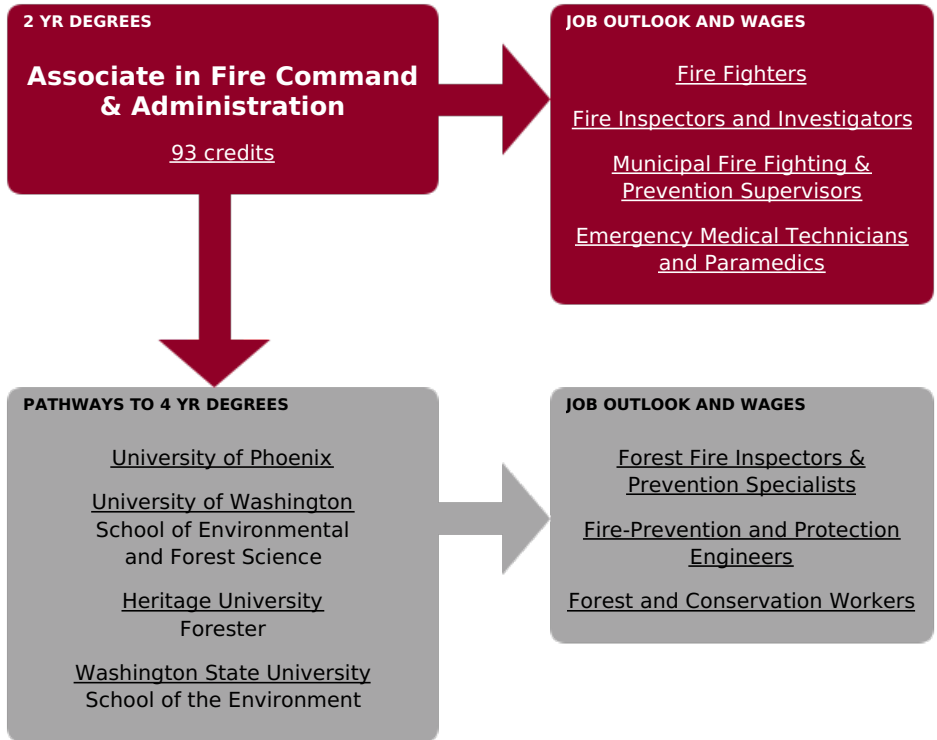

SOCIAL AND BEHAVIORAL SCIENCES, PUBLIC SERVICES

Go to Fire Command & Administration Pathways Page

FIRE COMMAND & ADMINISTRATION

Robert Lord Program Coordinator 253-912-2211

CAREER EXPLORATION & EMPLOYMENT

What can I do in this career field?

O-NET OnLine

Is this career field right for me?

Will this career field meet the needs of my family?

Receive support from:

Job and Career Connections Office

to access and use:

RELATED PROGRAMS:

Criminal Justice

Emergency Medical Services

Occupational Safety and Health

Homeland Security and Emergency Management

EMPLOYMENT AND INDUSTRY CONNECTIONS

Washington State Board for Community and Technical Colleges and Pierce College presents: