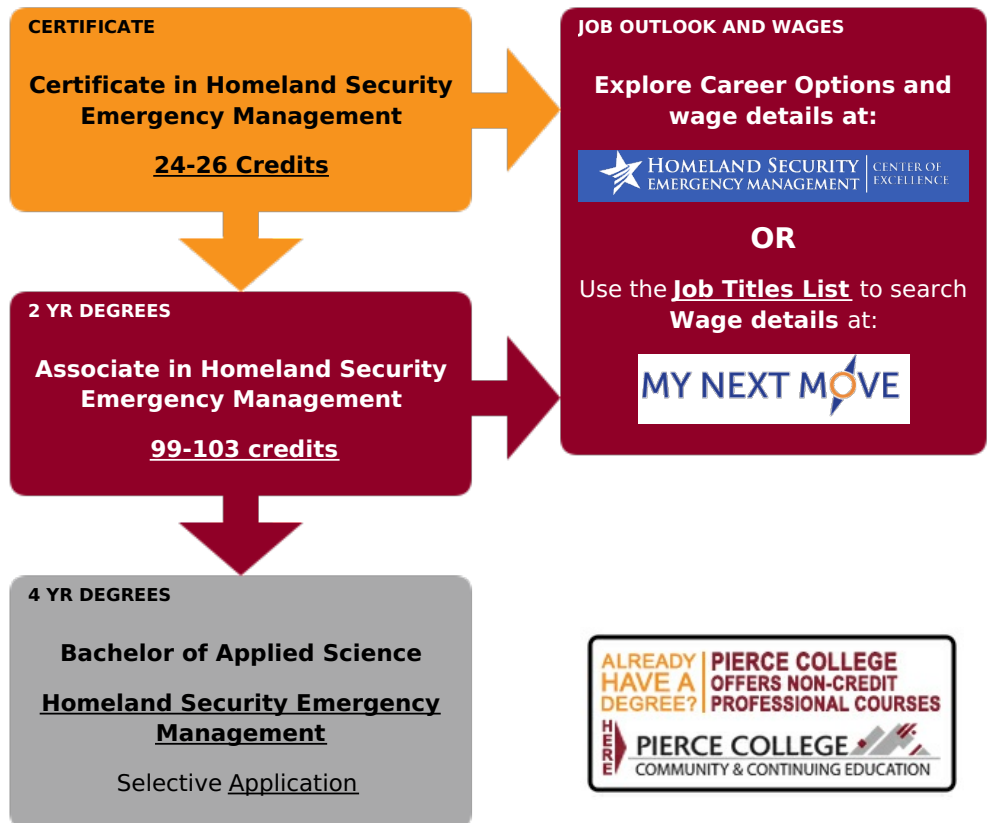

[Go to HSEM Pathways Page](#)

**HOMELAND SECURITY  
EMERGENCY MANAGEMENT  
(HSEM)**

Cindy Bassage

Program Coordinator  
253-912-3675

**CAREER  
EXPLORATION  
& EMPLOYMENT**

What can I do in  
this career field?

O-NET OnLine

Is this a growing  
career field in WA?

Is this career field  
right for me?

Will this career  
field meet the  
needs of my  
family?

Receive support  
from:

**Job and Career  
Connections Office**

to access and use:

**EMPLOYMENT AND INDUSTRY CONNECTIONS**

Washington State Board for Community and Technical  
Colleges and Pierce College presents:

Creating a liaison with business and industry to ensure  
cutting-edge educational programs.

PLEASE SEND COMMENTS OR CORRECTIONS TO:

**Roadmap Helpdesk**

***Non-Discrimination Policy:*** *The Pierce College District does not discriminate on the basis of race, color, creed, religion, national origin, sex, sexual orientation, age, gender, marital status, disability, or status as a disabled or Vietnam era veteran.*