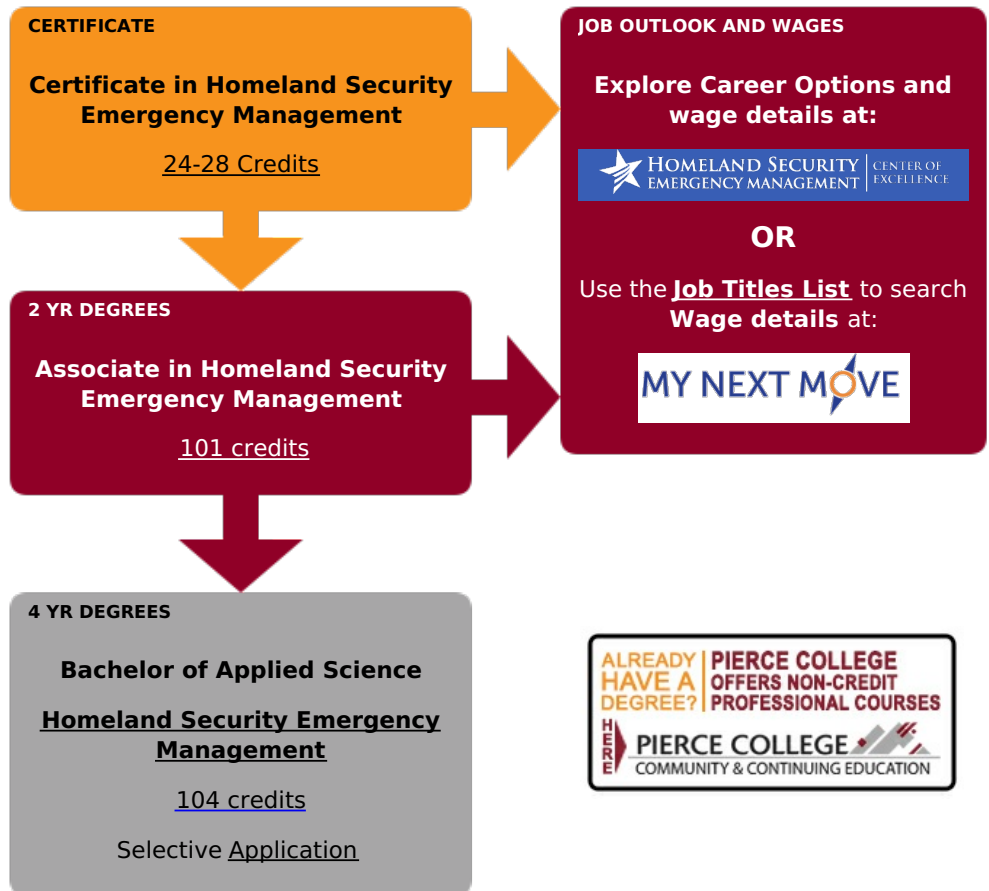

[Go to HSEM Pathways Page](#)

HOMELAND SECURITY EMERGENCY MANAGEMENT (HSEM)

Cindy Bassage
Program Coordinator
253-912-3675

CAREER EXPLORATION & EMPLOYMENT

What can I do in
this career field?

O-NET OnLine

Is this career field
right for me?

Will this career
field meet the
needs of my
family?

Receive support
from:

**Job and Career
Connections Office**

to access and use:

EMPLOYMENT AND INDUSTRY CONNECTIONS

Washington State Board for Community and Technical
Colleges and Pierce College presents:

Creating a liaison with business and industry to ensure
cutting-edge educational programs.

Roadmap Helpdesk

Non-Discrimination Policy: *The Pierce College District does not discriminate on the basis of race, color, creed, religion, national origin, sex, sexual orientation, age, gender, marital status, disability, or status as a disabled or Vietnam era veteran.*