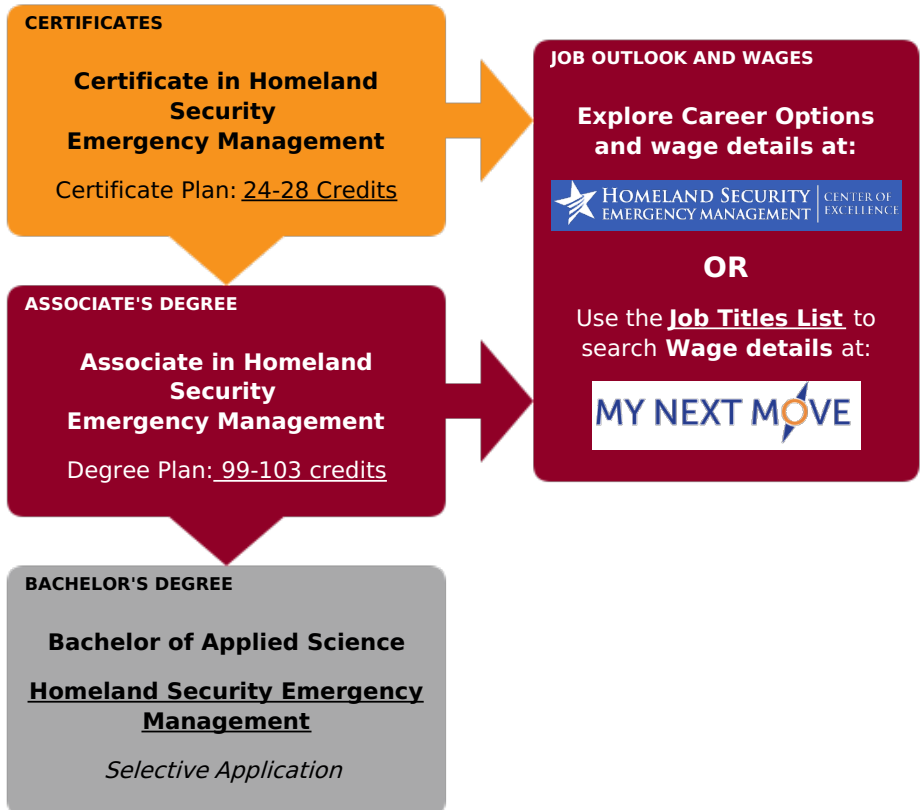

Individual programs can assist in evaluating for additional degree specific credit opportunities.

Potential increased employment competitiveness due to military experience in this field.

**CAREER
EXPLORATION
& EMPLOYMENT**

**What can I do in
this career field?**

**Will this career
field meet the
needs
of my family?**

**Receive support
from:**

**[Job and Career
Connections Office](#)**

to access and use:

**Similar VIE 25
Programs:**

Cybersecurity

Washington State Board for Community and Technical Colleges and Pierce College presents:

Creating a liaison with business and industry to ensure cutting-edge educational programs.

PLEASE SEND COMMENTS OR CORRECTIONS TO:

Roadmap Helpdesk

Non-Discrimination Policy: *The Pierce College District does not discriminate on the basis of race, color, creed, religion, national origin, sex, sexual orientation, age, gender, marital status, disability, or status as a disabled or Vietnam era veteran.*