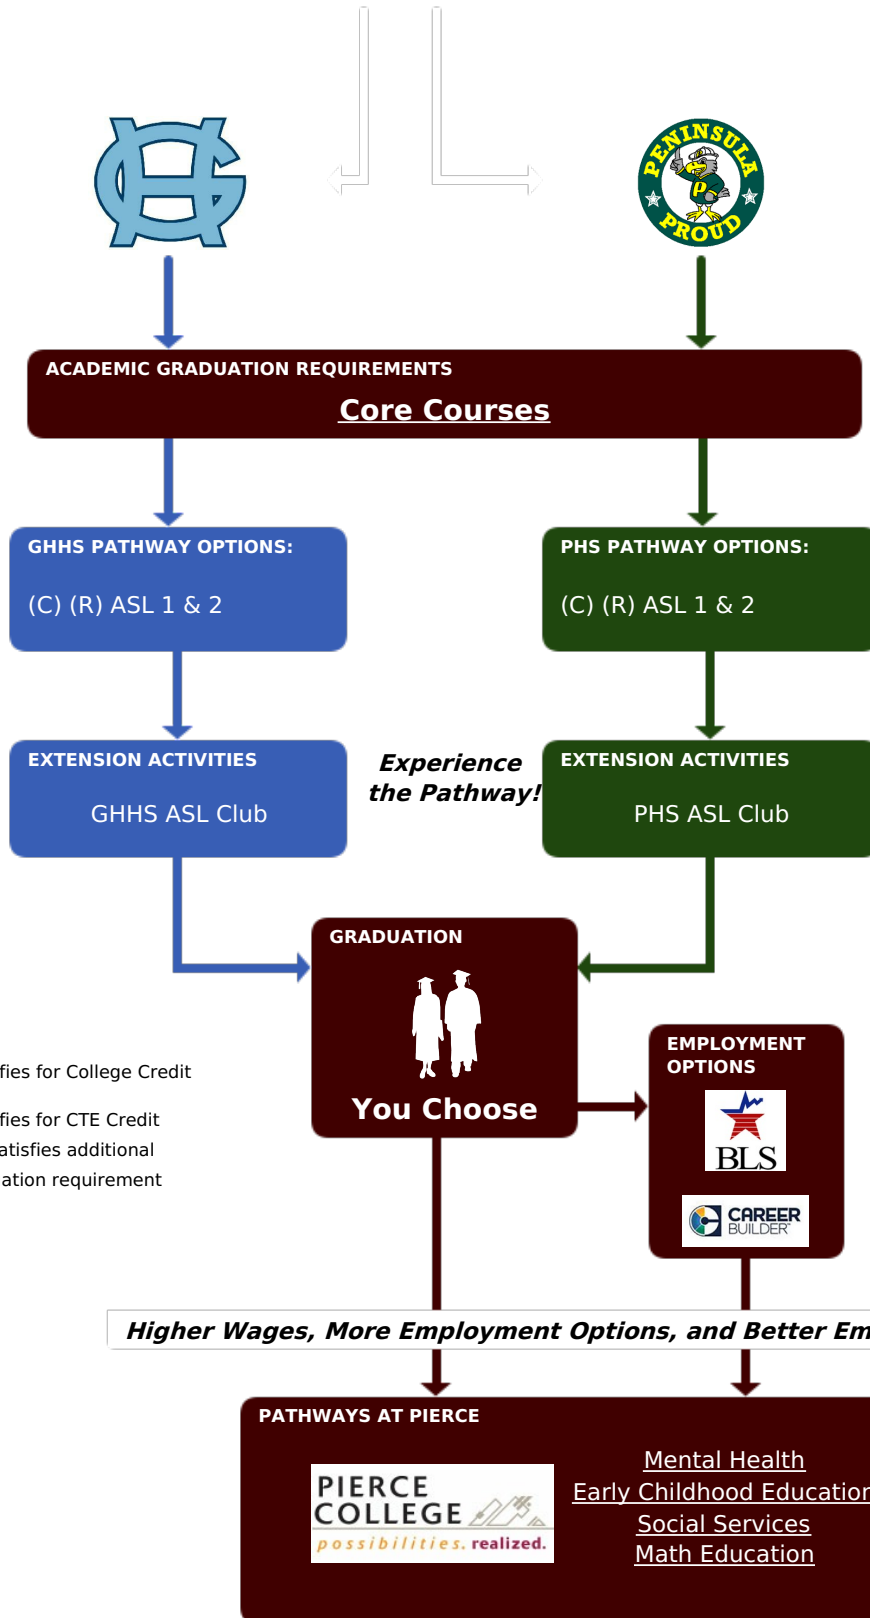

[Go to PSD Pathways to Pierce Home](#)

ASL Interpreter Pathway:

Teach ★ Inspire ★ Guide

Be nurturing! This pathway allows you to provide personal and supportive services and education to individuals and families.

(C) Qualifies for College Credit

(R) Qualifies for CTE Credit and satisfies additional graduation requirement

CAREER EXPLORATION

What can I do in this Career Field?

MY NEXT MOVE

Is this Career Field growing?

See an Advisor for:

Career Cruising