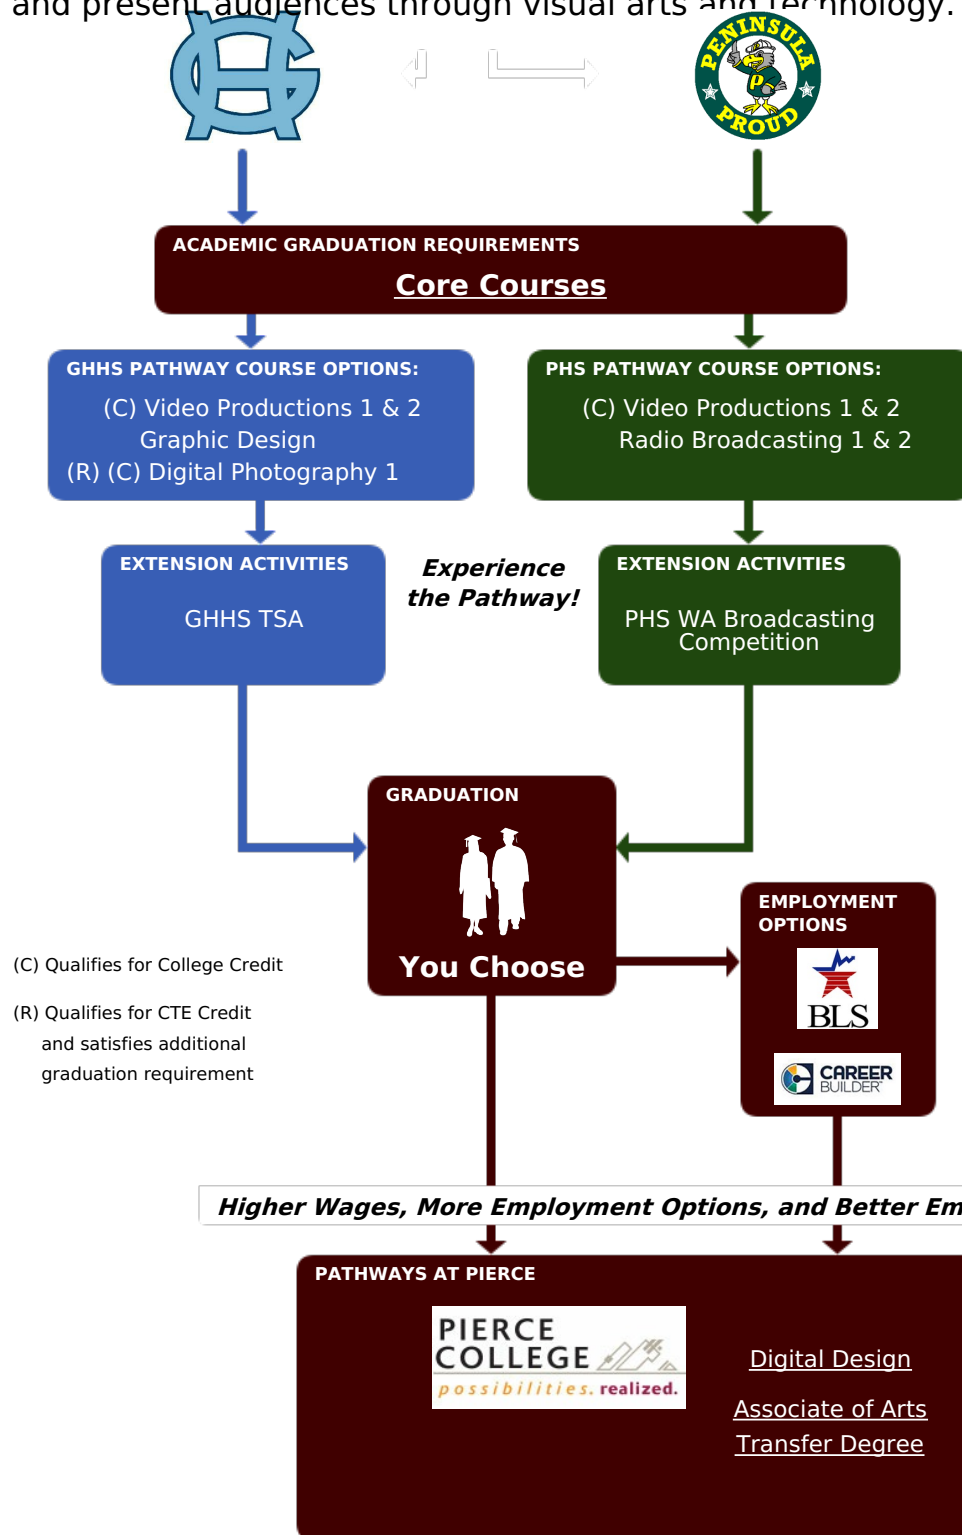

Audio/Video Technology Pathway:

[Go to PSD Pathways to Pierce Home](#)

Create ★ Communicate ★ Design

Be creative! This Pathway allows you to express, interpret, and present audiences through visual arts and technology.

CAREER EXPLORATION

What can I do in this Career Field?

MY NEXT MOVE

Is this Career Field growing?

Will I like this Career Field?

- ★ Are you a creative thinker?
- ★ Are you imaginative, innovative, and original?
- ★ Do you like drawing, taking photos, or writing?

See an Advisor for:

Career Cruising

(C) Qualifies for College Credit
(R) Qualifies for CTE Credit and satisfies additional graduation requirement

PLEASE SEND COMMENTS OR CORRECTIONS TO:

[Roadmap Helpdesk](#) Last Update: 5/2016

BROUGHT TO YOU BY: