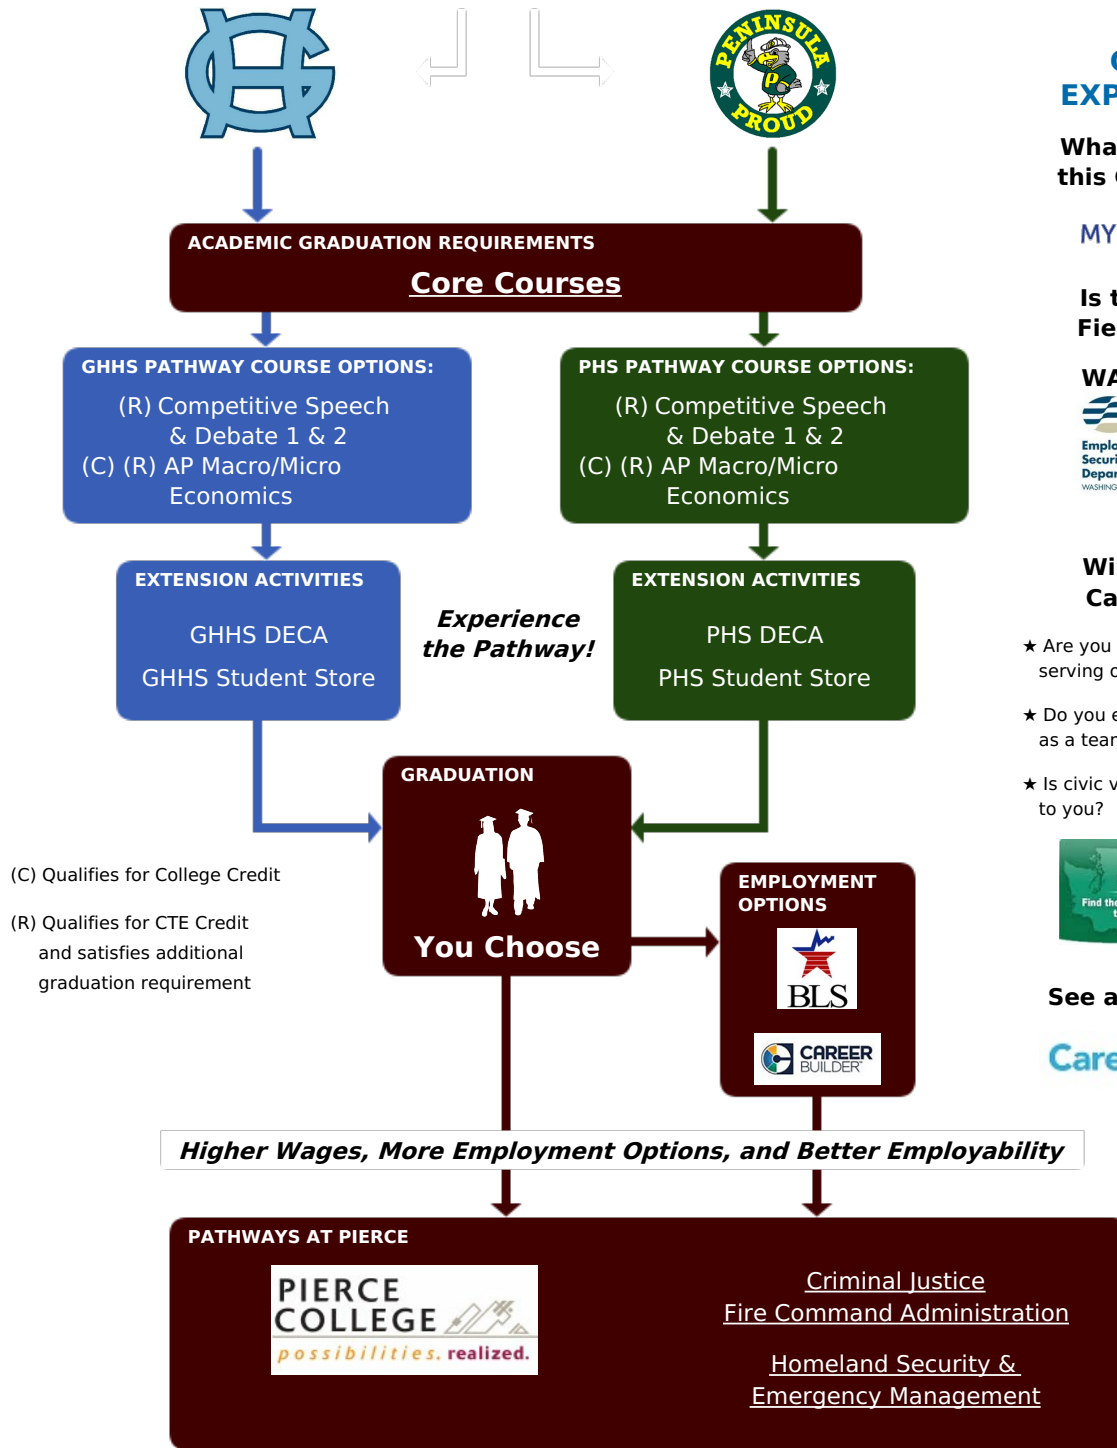

Legal Services Pathway:

[Go to PSD Pathways to Pierce Home](#)

Protect ★ Serve ★ Honor

Be of service! This Pathway allows you to make a difference by being at the forefront of the organizations that make up our democratic society.

CAREER EXPLORATION

What can I do in this Career Field?

MY NEXT MOVE

Is this Career Field growing?

Will I like this Career Field?

- ★ Are you interested in serving others?
- ★ Do you enjoy working as a team?
- ★ Is civic virtue important to you?

See an Advisor for:

Career Cruising

PLEASE SEND COMMENTS OR CORRECTIONS TO:

Roadmap Helpdesk Last Update: 5/2016

BROUGHT TO YOU BY: