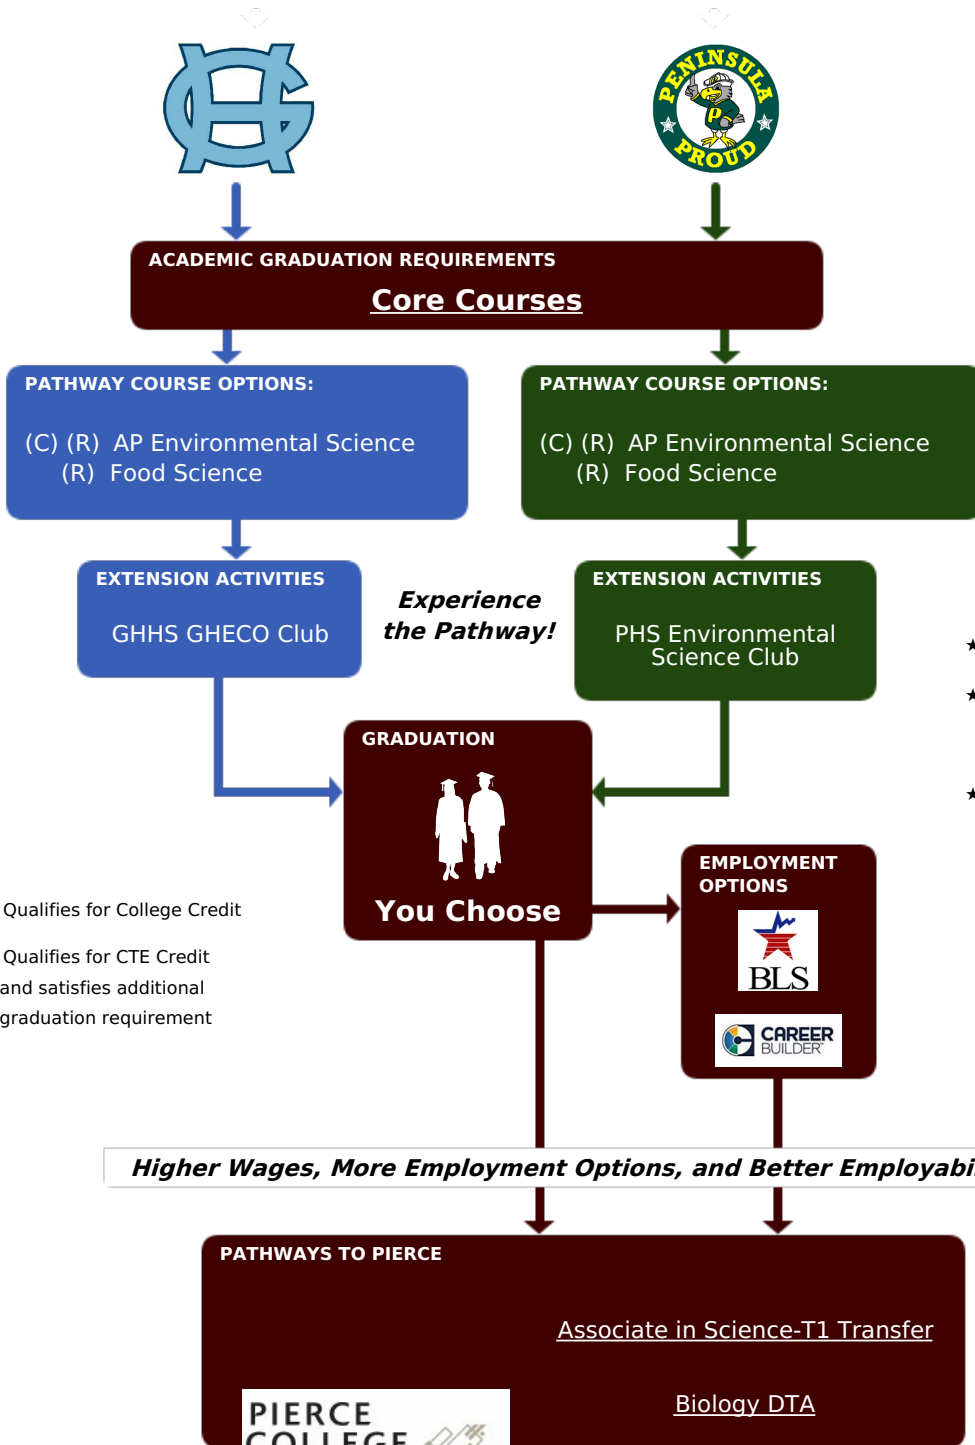

Natural Resource Systems Pathway:

[Go to PSD Pathways to Pierce Home](#)

Explore ★ Protect ★ Conserve

Be green! This pathway allows you to explore the environment and develop your ability to solve problems to protect the world around us.

CAREER EXPLORATION

What can I do in this Career Field?

Is this Career Field growing?

Will I like this Career Field?

- ★ Do you enjoy the outdoors?
- ★ Do you want to ensure the earth of today supports the people of tomorrow?
- ★ Do you want to be a problem solver?

See an Advisor for:

(C) Qualifies for College Credit
(R) Qualifies for CTE Credit and satisfies additional graduation requirement

Higher Wages, More Employment Options, and Better Employability

PATHWAYS TO PIERCE

Associate in Science-T1 Transfer

PIERCE COLLEGE
possibilities. realized.

Biology DTA

PLEASE SEND COMMENTS OR CORRECTIONS TO:

Roadmap Helpdesk Last Update: 5/2016

BROUGHT TO YOU BY: