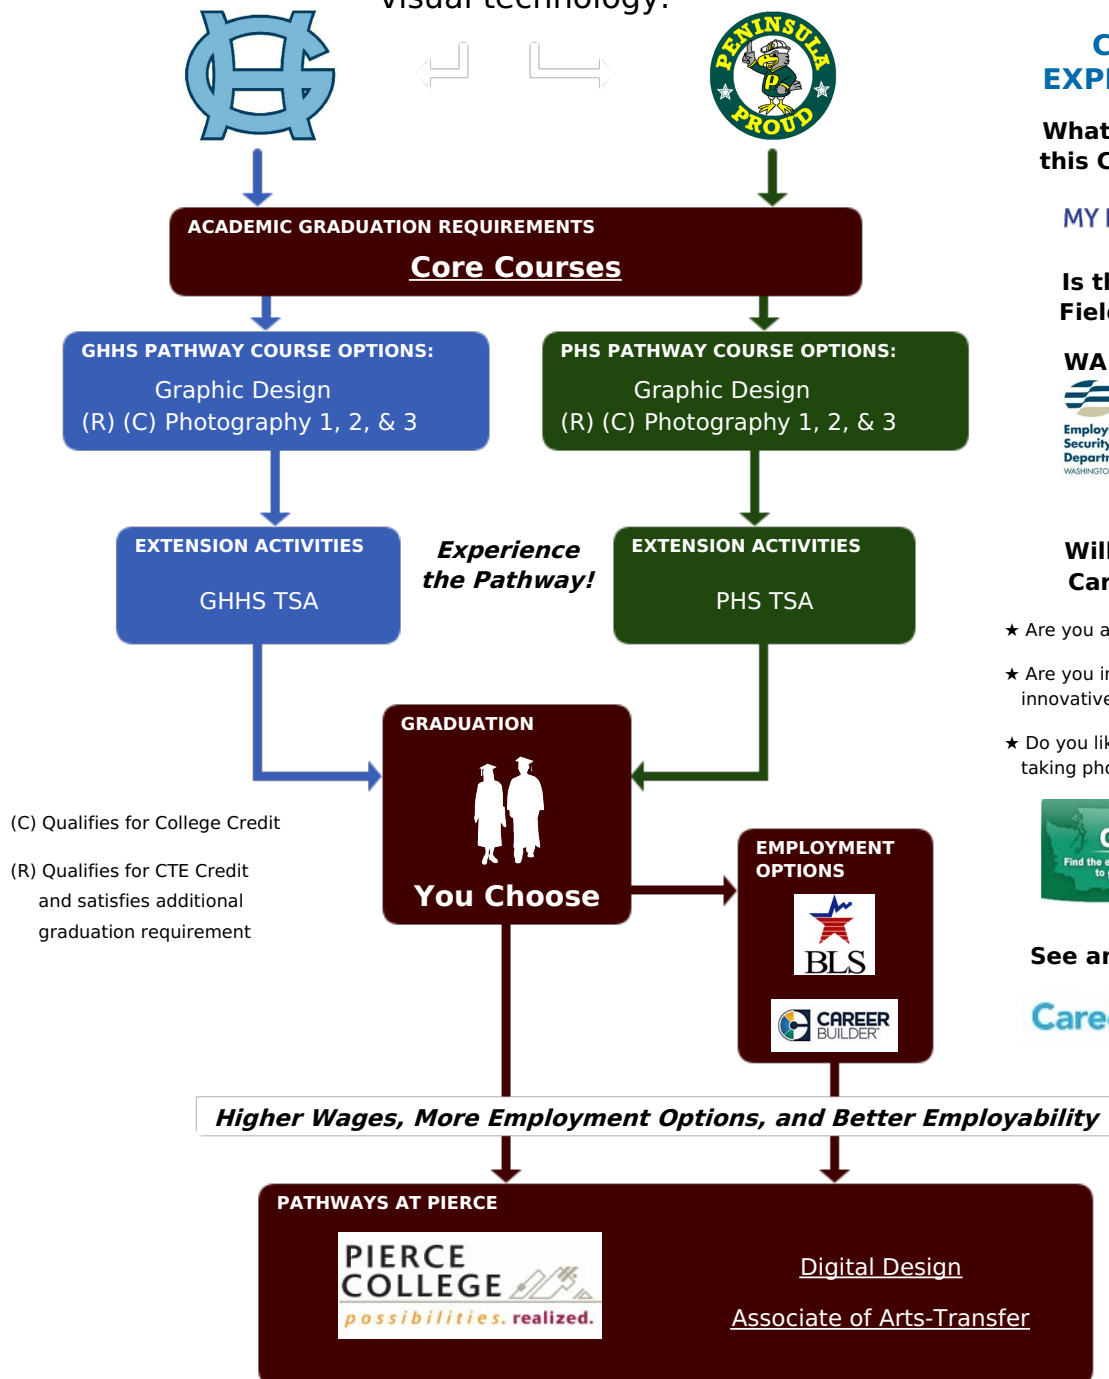

*Print Technology Pathway:*

# Create ★ Communicate ★ Design

Be creative! This Pathway allows you to express, interpret, and present information to audiences through print and visual technology.

[Go to PSD Pathways to Pierce Home](#)

## CAREER EXPLORATION

What can I do in this Career Field?

MY NEXT MOVE

Is this Career Field growing?

WA

U.S.

Will I like this Career Field?

- ★ Are you a creative thinker?
- ★ Are you imaginative, innovative, and original?
- ★ Do you like drawing, taking photos, or writing?

See an Advisor for:

Career Cruising

(C) Qualifies for College Credit

(R) Qualifies for CTE Credit and satisfies additional graduation requirement

PLEASE SEND COMMENTS OR CORRECTIONS TO:

**Roadmap Helpdesk** Last Update: 5/2016