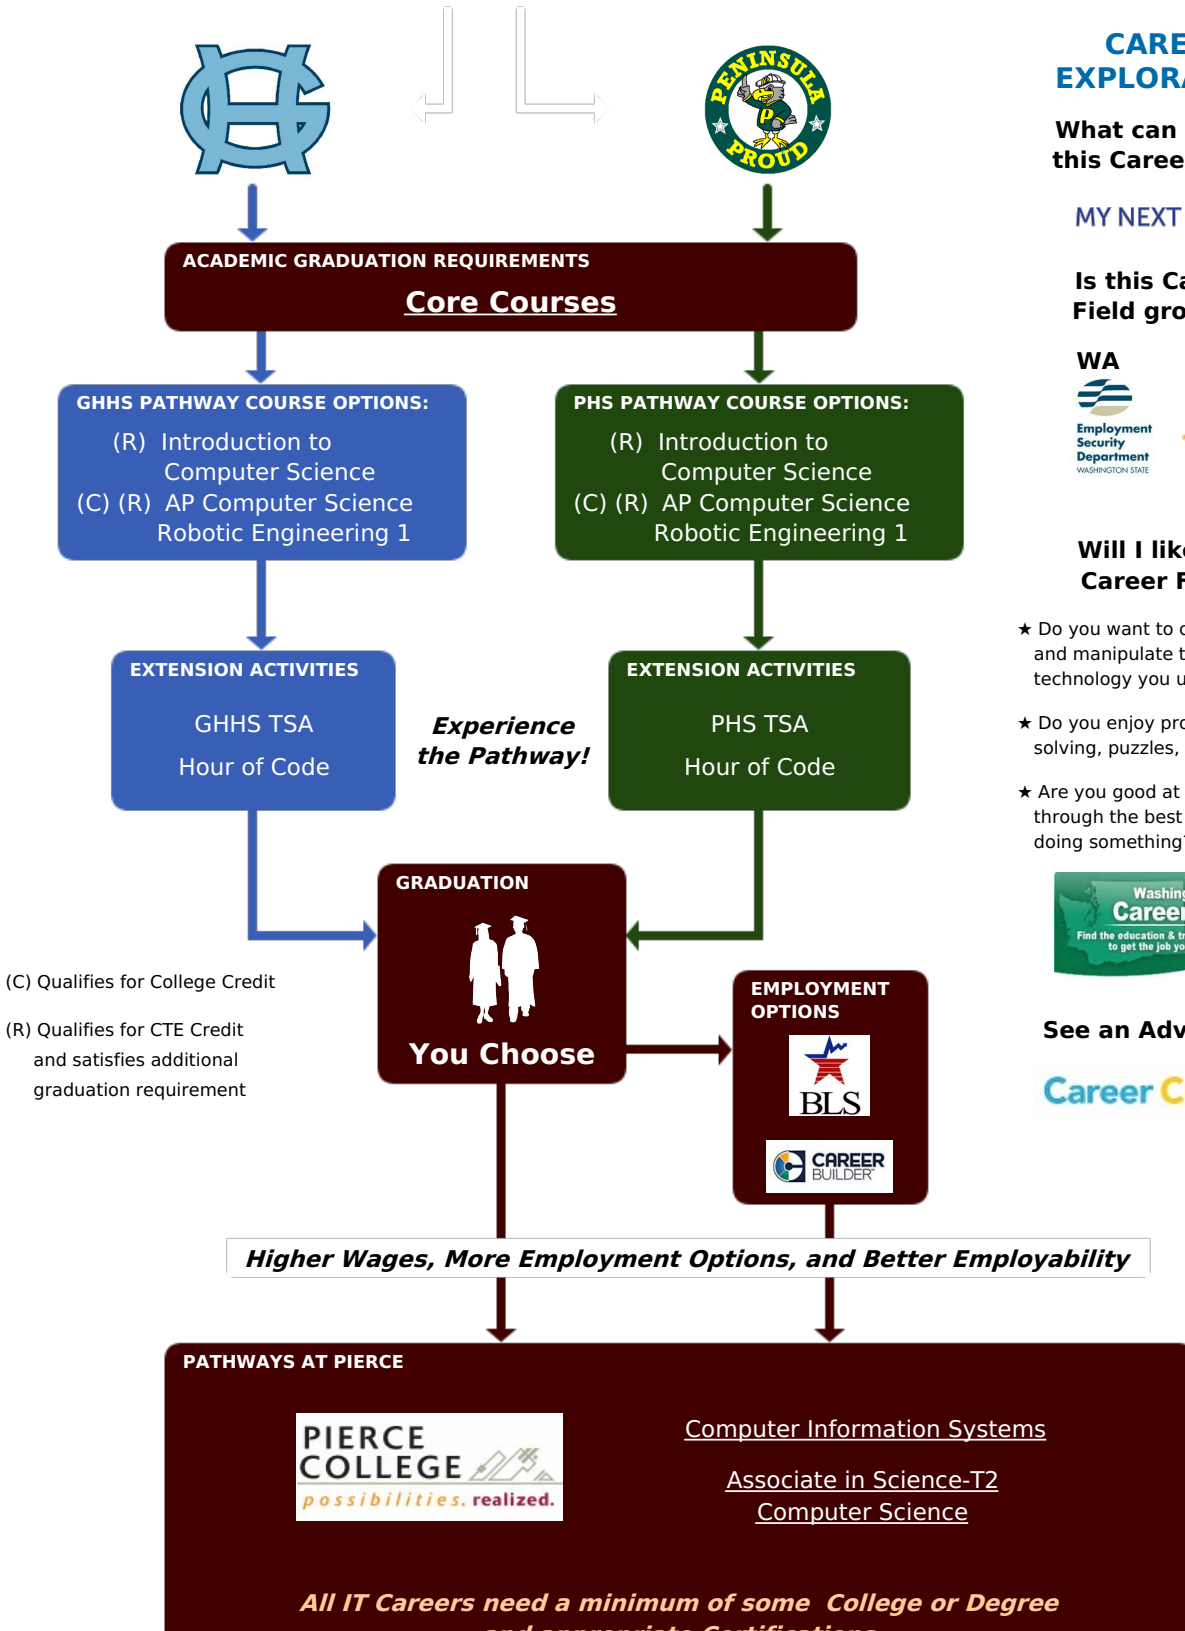

[Go to PSD Pathways to Pierce Home](#)

Programming/Software Development Pathway:

Develop ★ Innovate ★ Connect

Be connected! This pathway allows you to create, Connect the world, and be on the cutting edge of technology.

CAREER EXPLORATION

What can I do in this Career Field?

MY NEXT MOVE

Is this Career Field growing?

Will I like this Career Field?

- ★ Do you want to control and manipulate the technology you use?
- ★ Do you enjoy problem solving, puzzles, and logic?
- ★ Are you good at thinking through the best way of doing something?

See an Advisor for:

Career Cruising

(C) Qualifies for College Credit

(R) Qualifies for CTE Credit and satisfies additional graduation requirement

PLEASE SEND COMMENTS OR CORRECTIONS TO:

Roadmap Helpdesk Last Update: 5/2016

BROUGHT TO YOU BY: