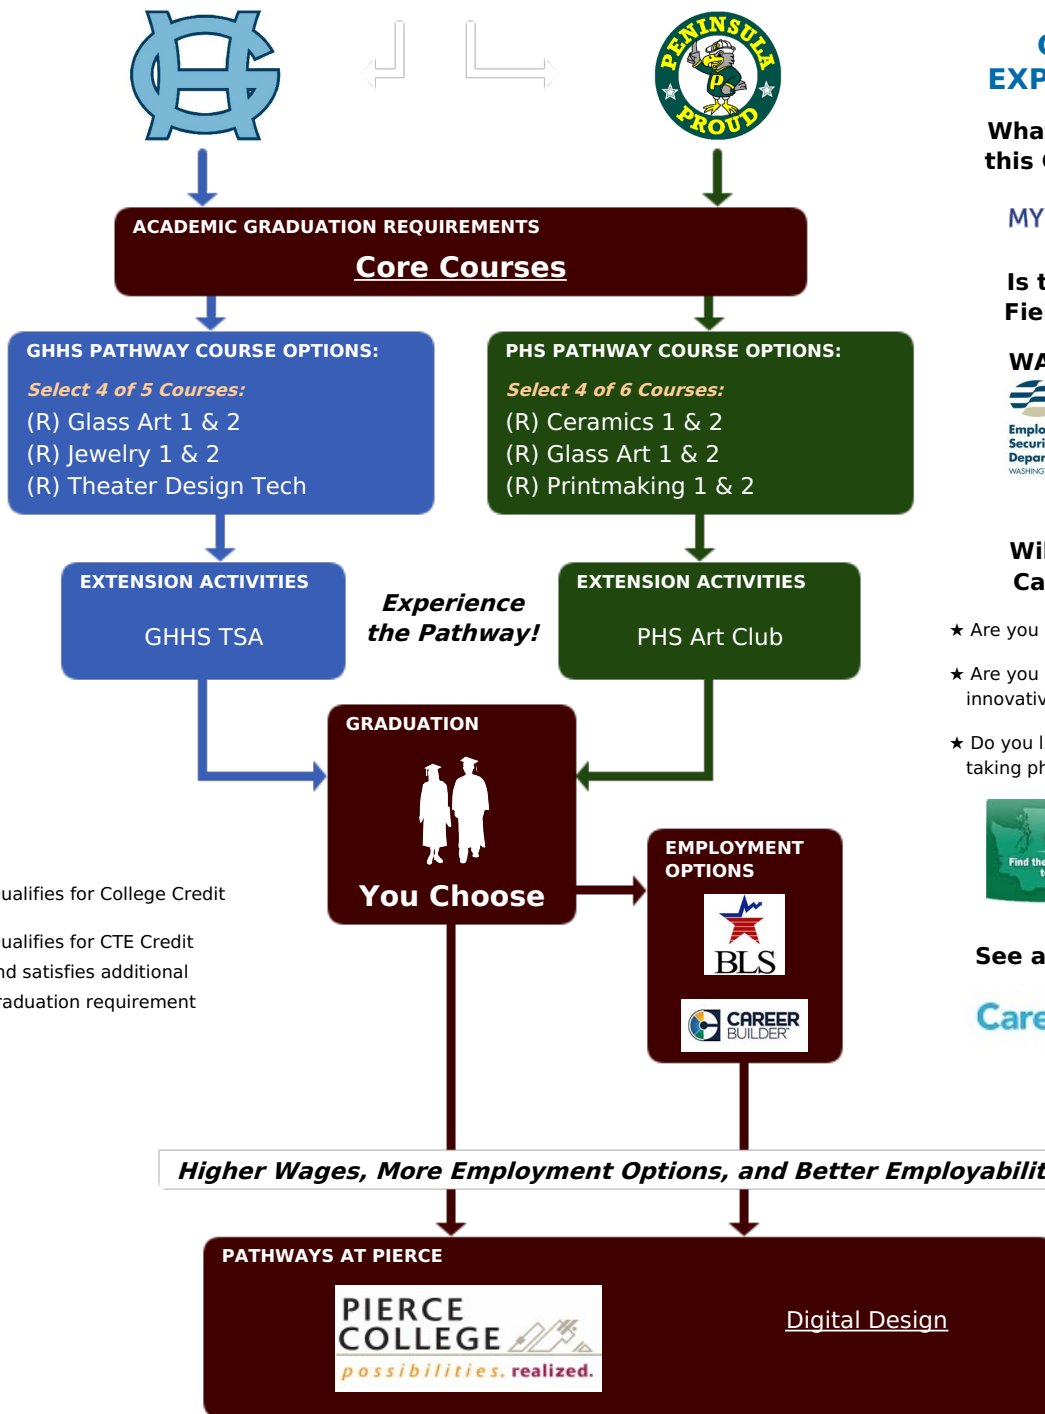

Visual Arts Pathway:

[Go to PSD Pathways to Pierce Home](#)

Create ★ Communicate ★ Design

Be creative! This Pathway allows you to express, interpret, and present audiences through visual arts and technology.

CAREER EXPLORATION

What can I do in this Career Field?

MY NEXT MOVE

Is this Career Field growing?

Will I like this Career Field?

- ★ Are you a creative thinker?
- ★ Are you imaginative, innovative, and original?
- ★ Do you like drawing, taking photos, or writing?

See an Advisor for:

Career Cruising

(C) Qualifies for College Credit

(R) Qualifies for CTE Credit and satisfies additional graduation requirement

Higher Wages, More Employment Options, and Better Employability

PLEASE SEND COMMENTS OR CORRECTIONS TO:

Roadmap Helpdesk Last Update: 5/2016

BROUGHT TO YOU BY:

wacareerpaths.com