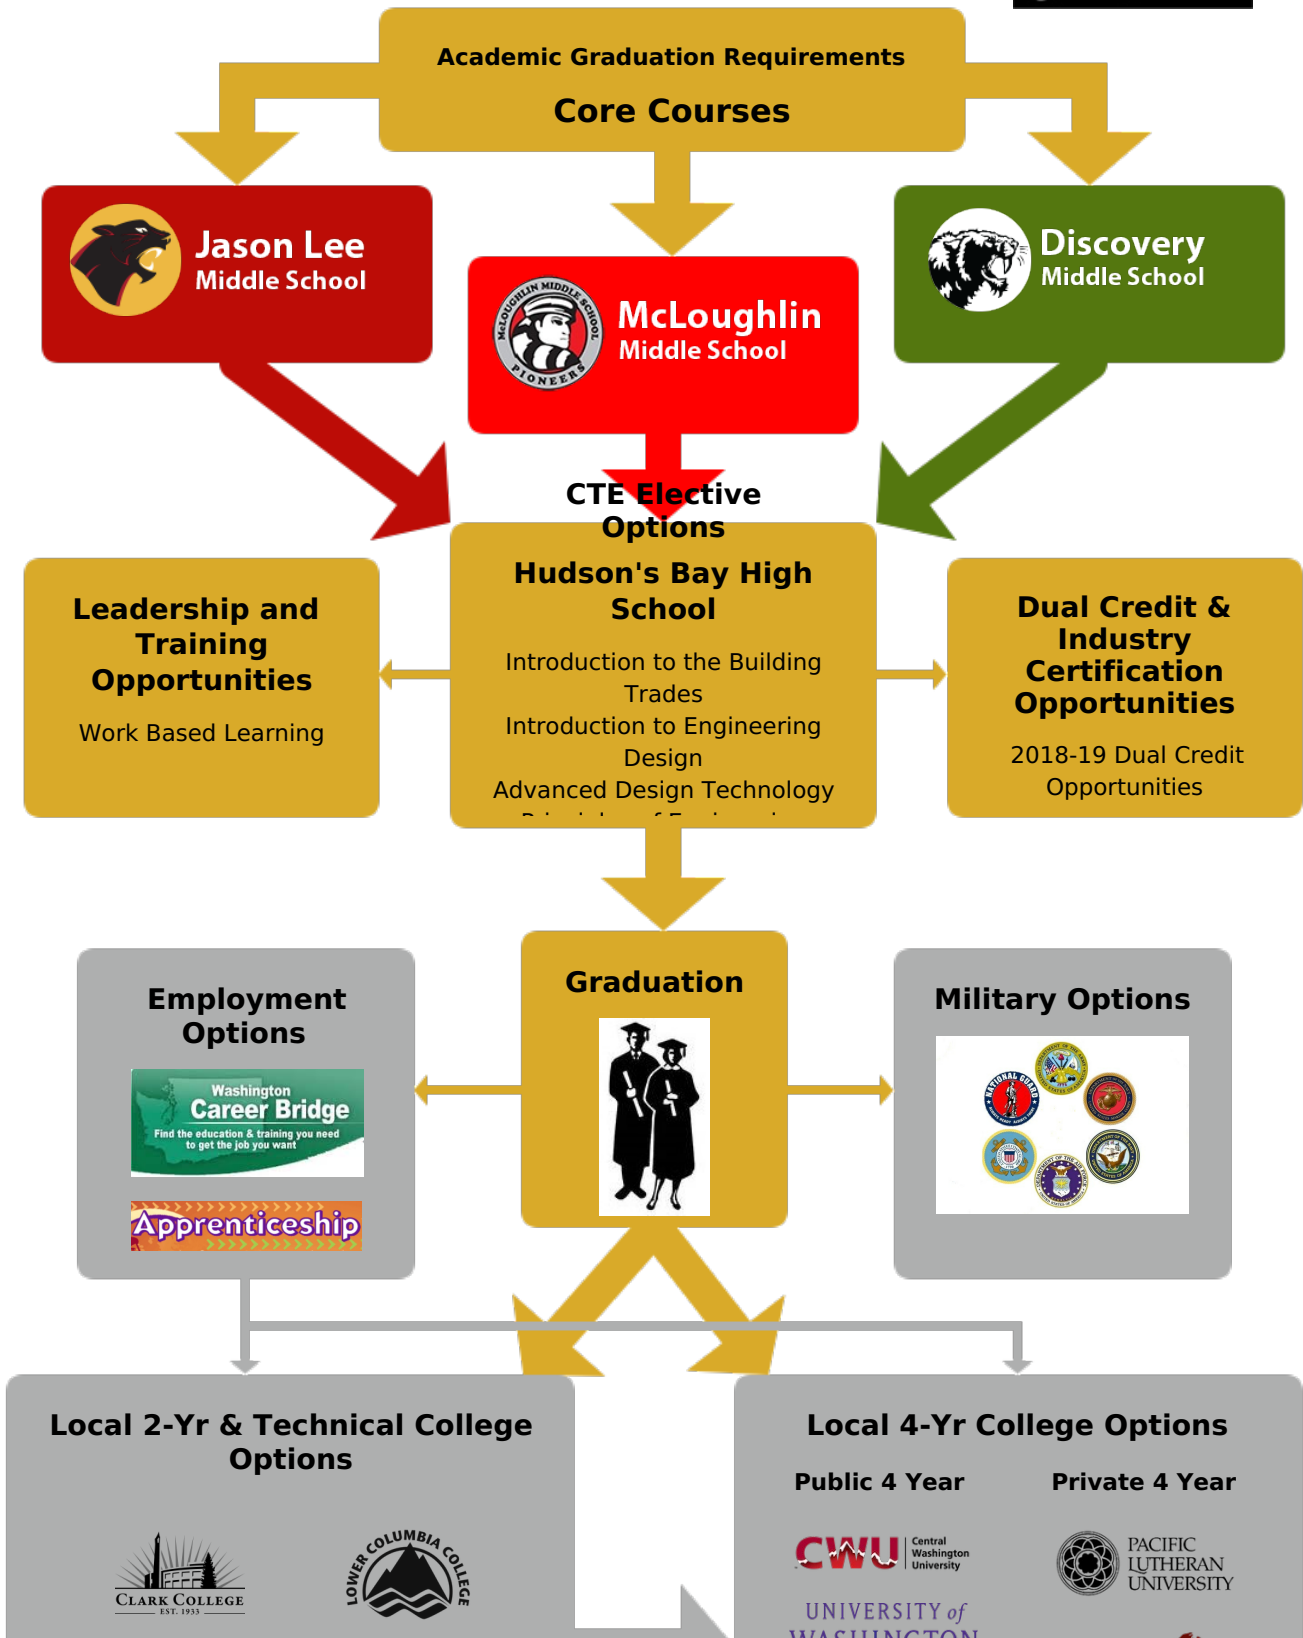

[Go to Industrial and Engineering Systems Pathways Page](#)

Hudson's Bay High School Skilled Trades Pathway

WASHINGTON

UNIVERSITY of WASHINGTON
PUGET SOUND

BROUGHT TO YOU BY: